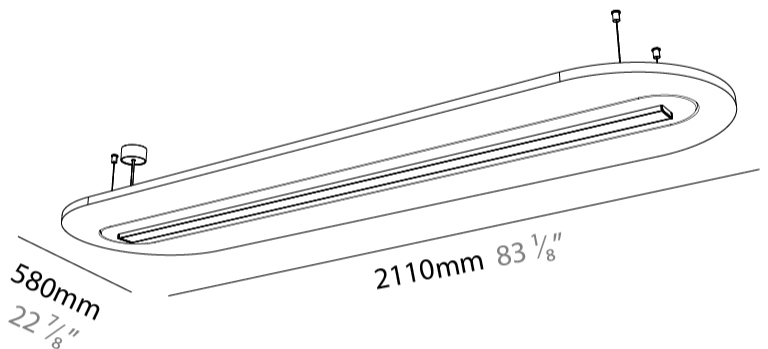

Diffuser: PMMA - Opal / Clear / Microprism / Clear Microprism / Wallwash Double Asymmetric / Glare Control / Black Raster / Black Raster / Wallwash Left / Wallwash Right

Fixture Finish: SSR / BKV / CWI / CRY / HAB / UFT / ITA / RUA / FTG / MYG / LOD / PUS / FRO / FUP / KIA / POP / BLS / SPG / MEY / GOH / CHC / COM / ABZ / JAG / OBR / MOS / ROR

Holder Finish: SSR / BKV / CWI / CRY / HAB / LAG / UFT / ITA / RUA / RUR / MIC / FTG / MYG / TWT / LOD / PUS / FRO / FUP / KIA / POP / BLS / SPG / MEY / GOH / GUM / CHC / COM / ABZ / JAG

Accent Finish: OPL / MPM / CMP / BKR / WHR / GCL / WWR / WWL / WDA

Acoustic Finish: SFW / CYW / SEE / SYN / MTS / PMB / TTN / CYB / STO / DPE / BES / SHB / ARE / ANE / VRD / CRF

Fixture Material: Acoustic / Aluminum / PMMA

Primary Material: Acoustic

Cable Details: 2000mm/78 3/4" or 6000mm/236 1/4" Cable, - Transparent

ELECTRICAL

Lamp Type: LED
Input Wattage (W): 38.7
Total Output Wattage (W): 35.5
Dimming: Non-dimming / DALI Dimming / MATTER Dimming
Driver Included: No
Driver Location: Remote
Driver Class: Class 2
Input Voltage (V): 120 - 277
Upon Request: 0 - 10V Dimming / Phase Dimming

LED

Color Temperature (°K): 2700 / 3000 / 3500 / 4000
Max. Delivered Lumen (lm): Max 5540
Nominal Lumen (lm): Max 6420
CRI: >90 CRI
Lamp Life (hrs): 50000

OPTICAL

RATINGS AND CERTIFICATIONS

Certified By: Certified for North American Standards
IP rating: IP20