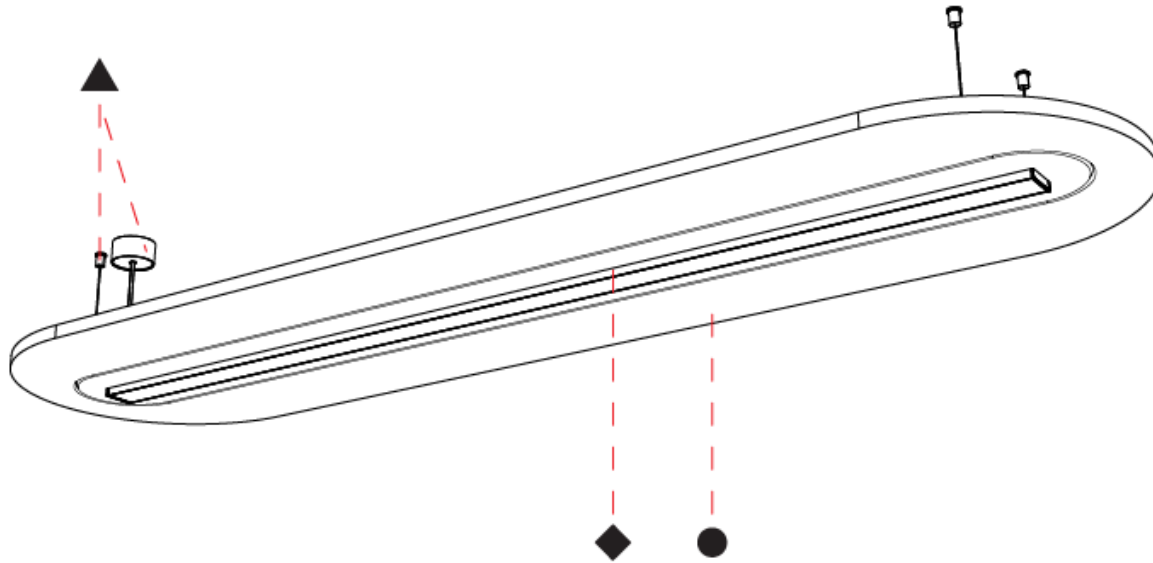

SERENII ROUND SUSPENSION

A3001179-

PROJECT _____

TYPE _____

SPECIFIER _____

QUANTITY _____

DATE _____

A